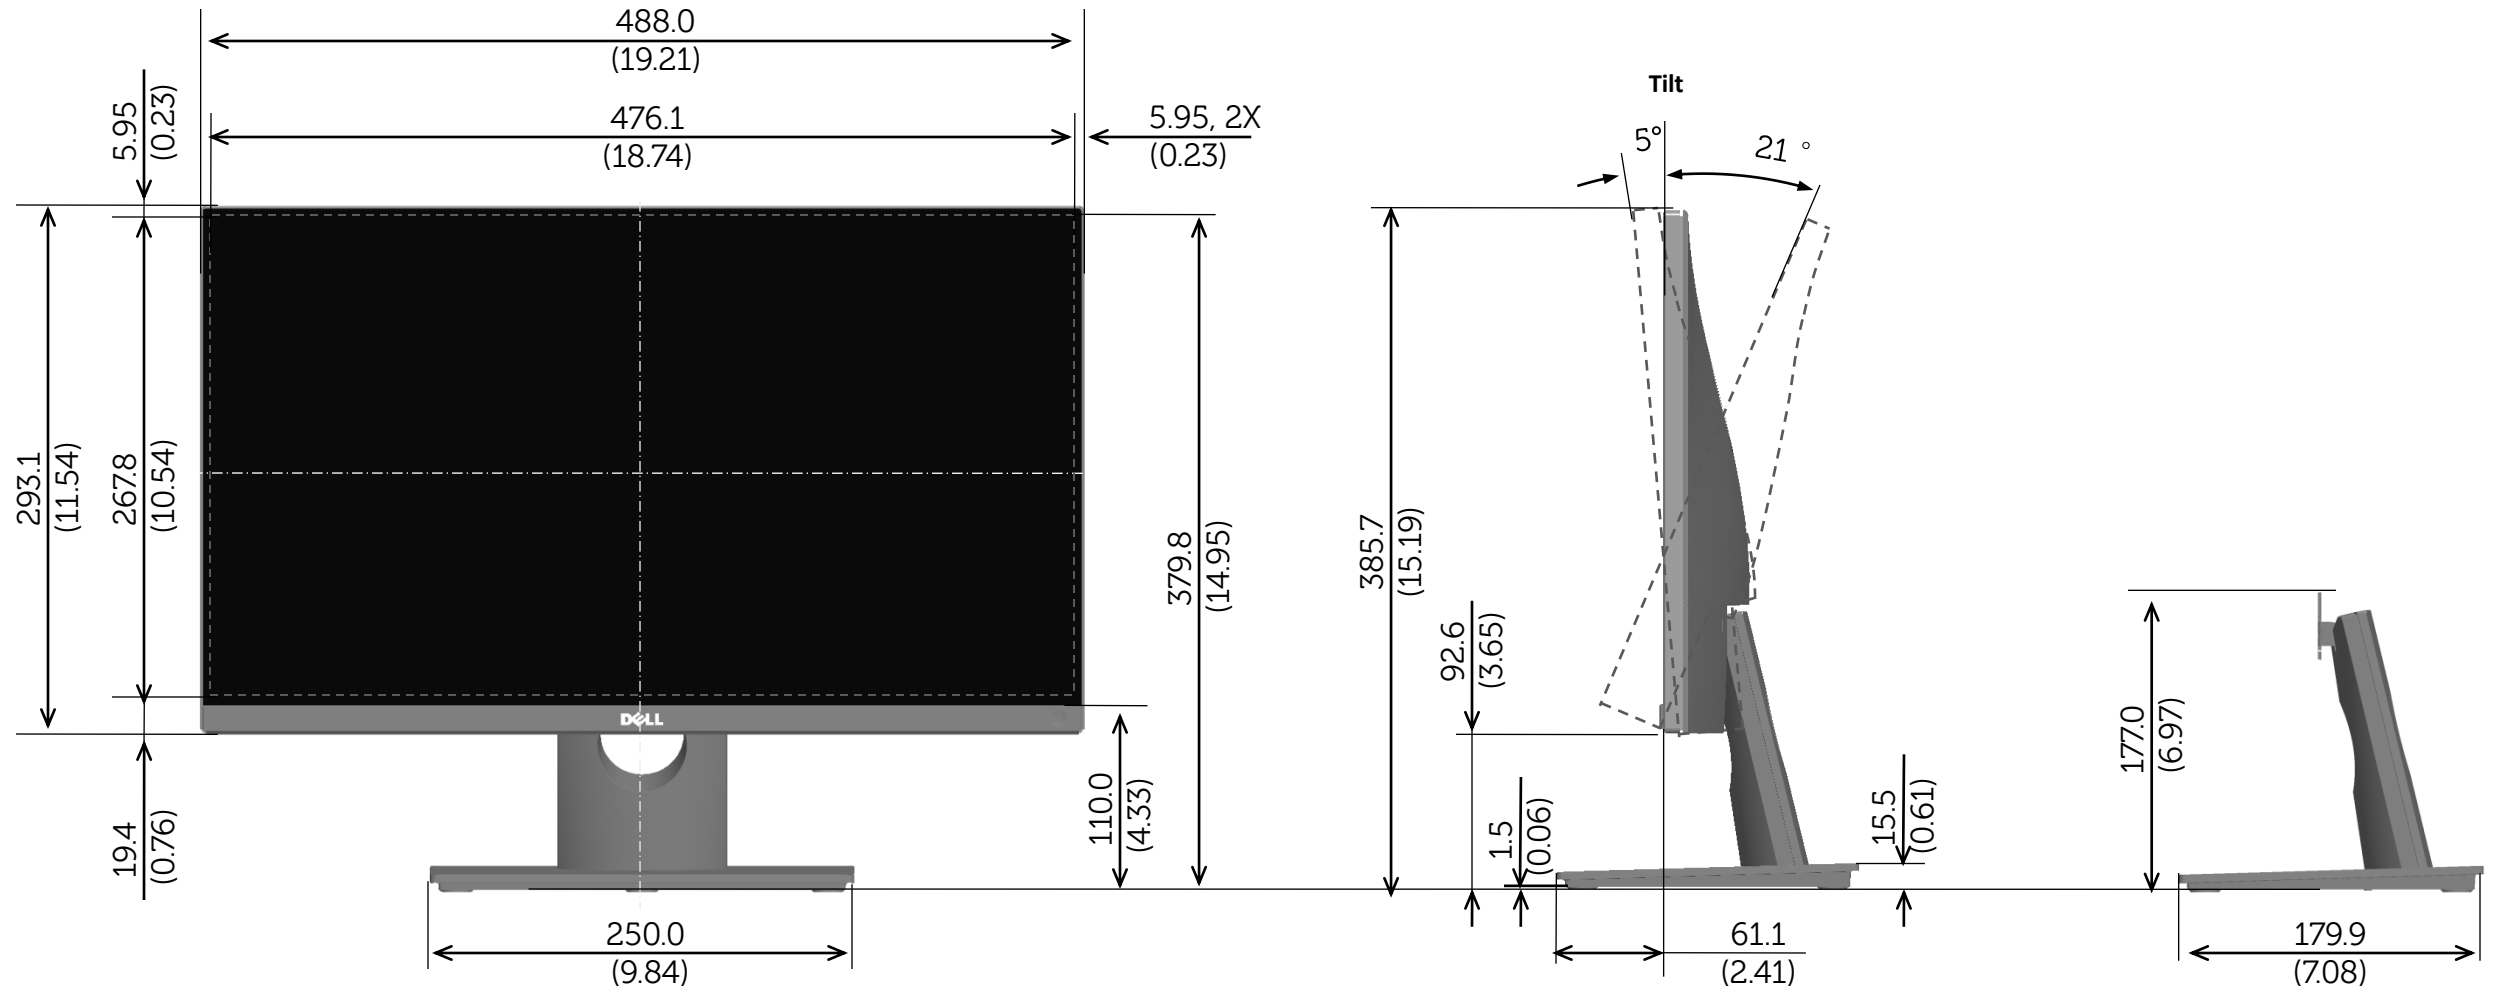

# S2216M Outline Dimension

Nominal Dimensions  
Unit: mm(inch)

Back view of Monitor without stand

# S2316M Outline Dimension

Nominal  
Dimensions  
Unit: mm(inch)

Back view of Monitor without stand